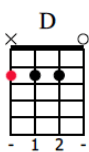

The Final Countdown

Keyboard & Chords

Music by Europe

♩ = 120

Ukulele

1

F#m/A D Bm

mf